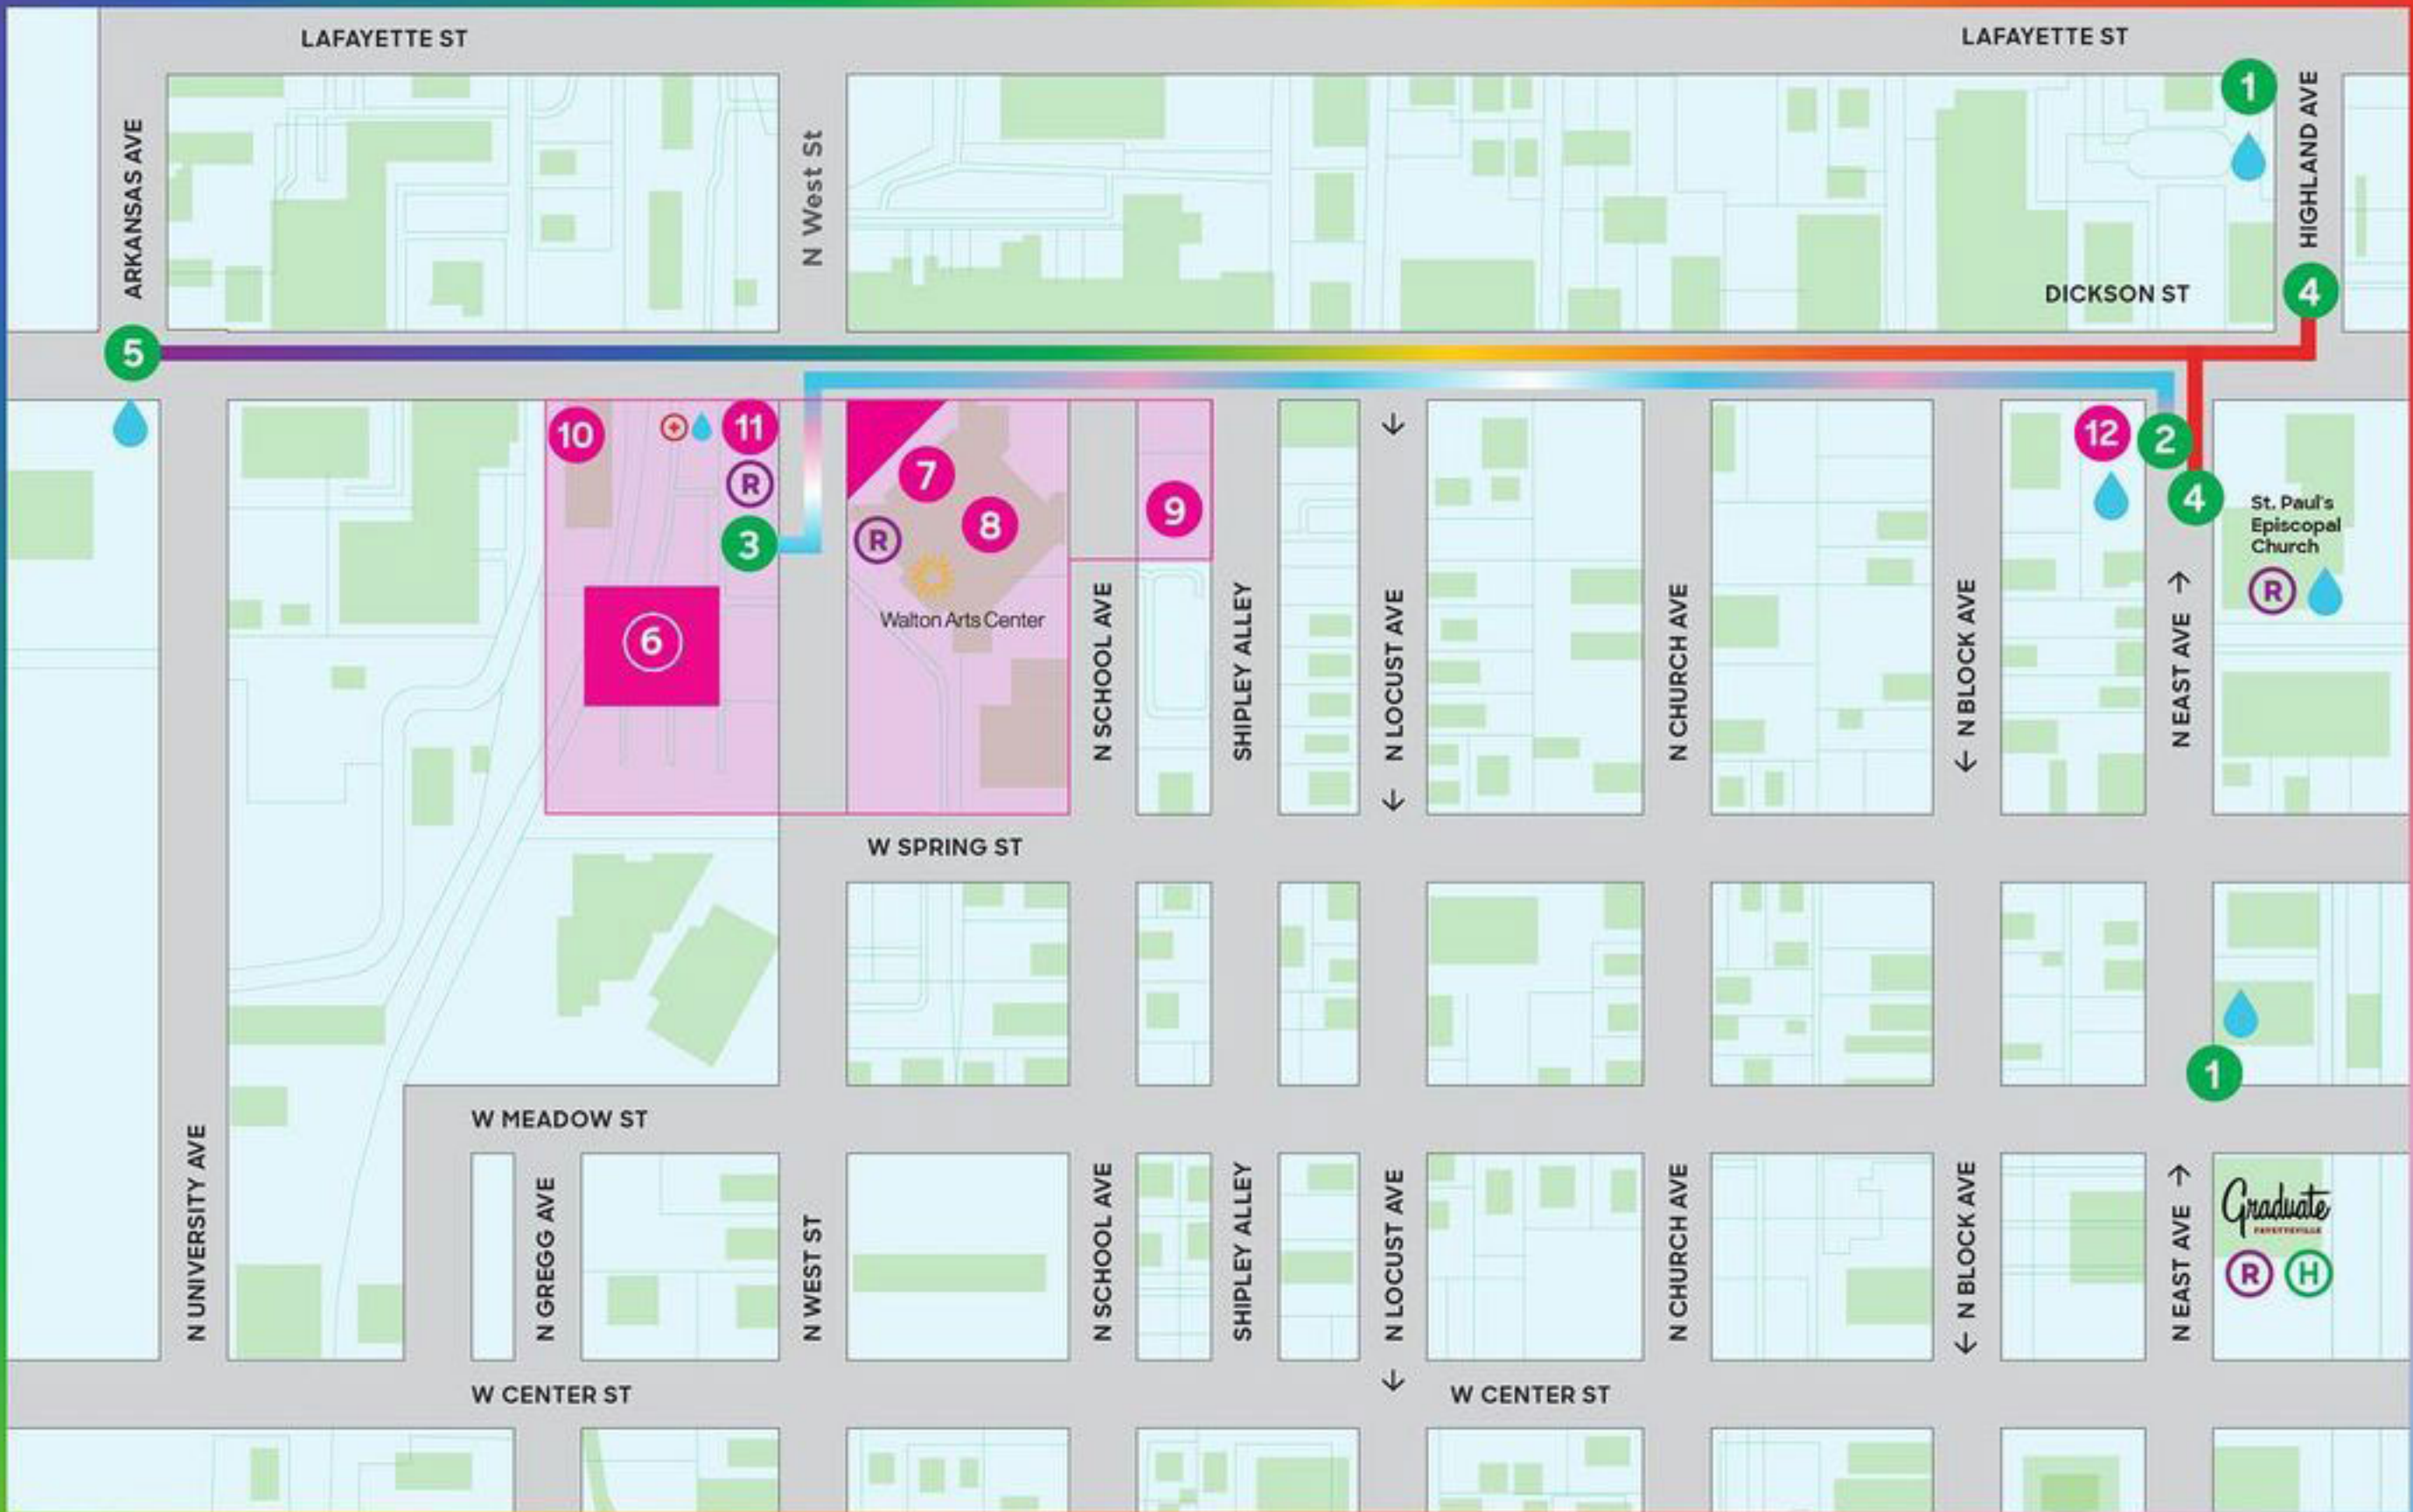

2022 NWA PRIDE EVENT MAP

- 1** **Parade Registration**
Group A + C: *East & Meadow*
Group B + D: *Highland & Lafayette*
- 2** **Trans March Starting Point @ 12pm**
- 3** **Trans March End** *WAC Parking Lot*
- 4** **Pride Parade Starting Point @ 5pm**
- 5** **Pride Parade End**
Walking Exit: *Arkansas Ave*
Motorized Exit: *Duncan Ave*
- 6** **Tyson Main Stage**
- 7** **Cox Broadcast Booth @ The WAC**
- 8** **NWA Pride Youth Zone @ The WAC**
- 9** **Prism Aesthetics Kingfish Stage**
- 10** **Glitterville @ George's Magestic**
- 11** **Festival Event Information**
- 12** **Parade & March Information**
- Pride Parade Route**
- Trans March Route**
- Festival Area**
- Water**
- Public Restrooms**
- Medical**
- Official Hotel of NWA Pride**