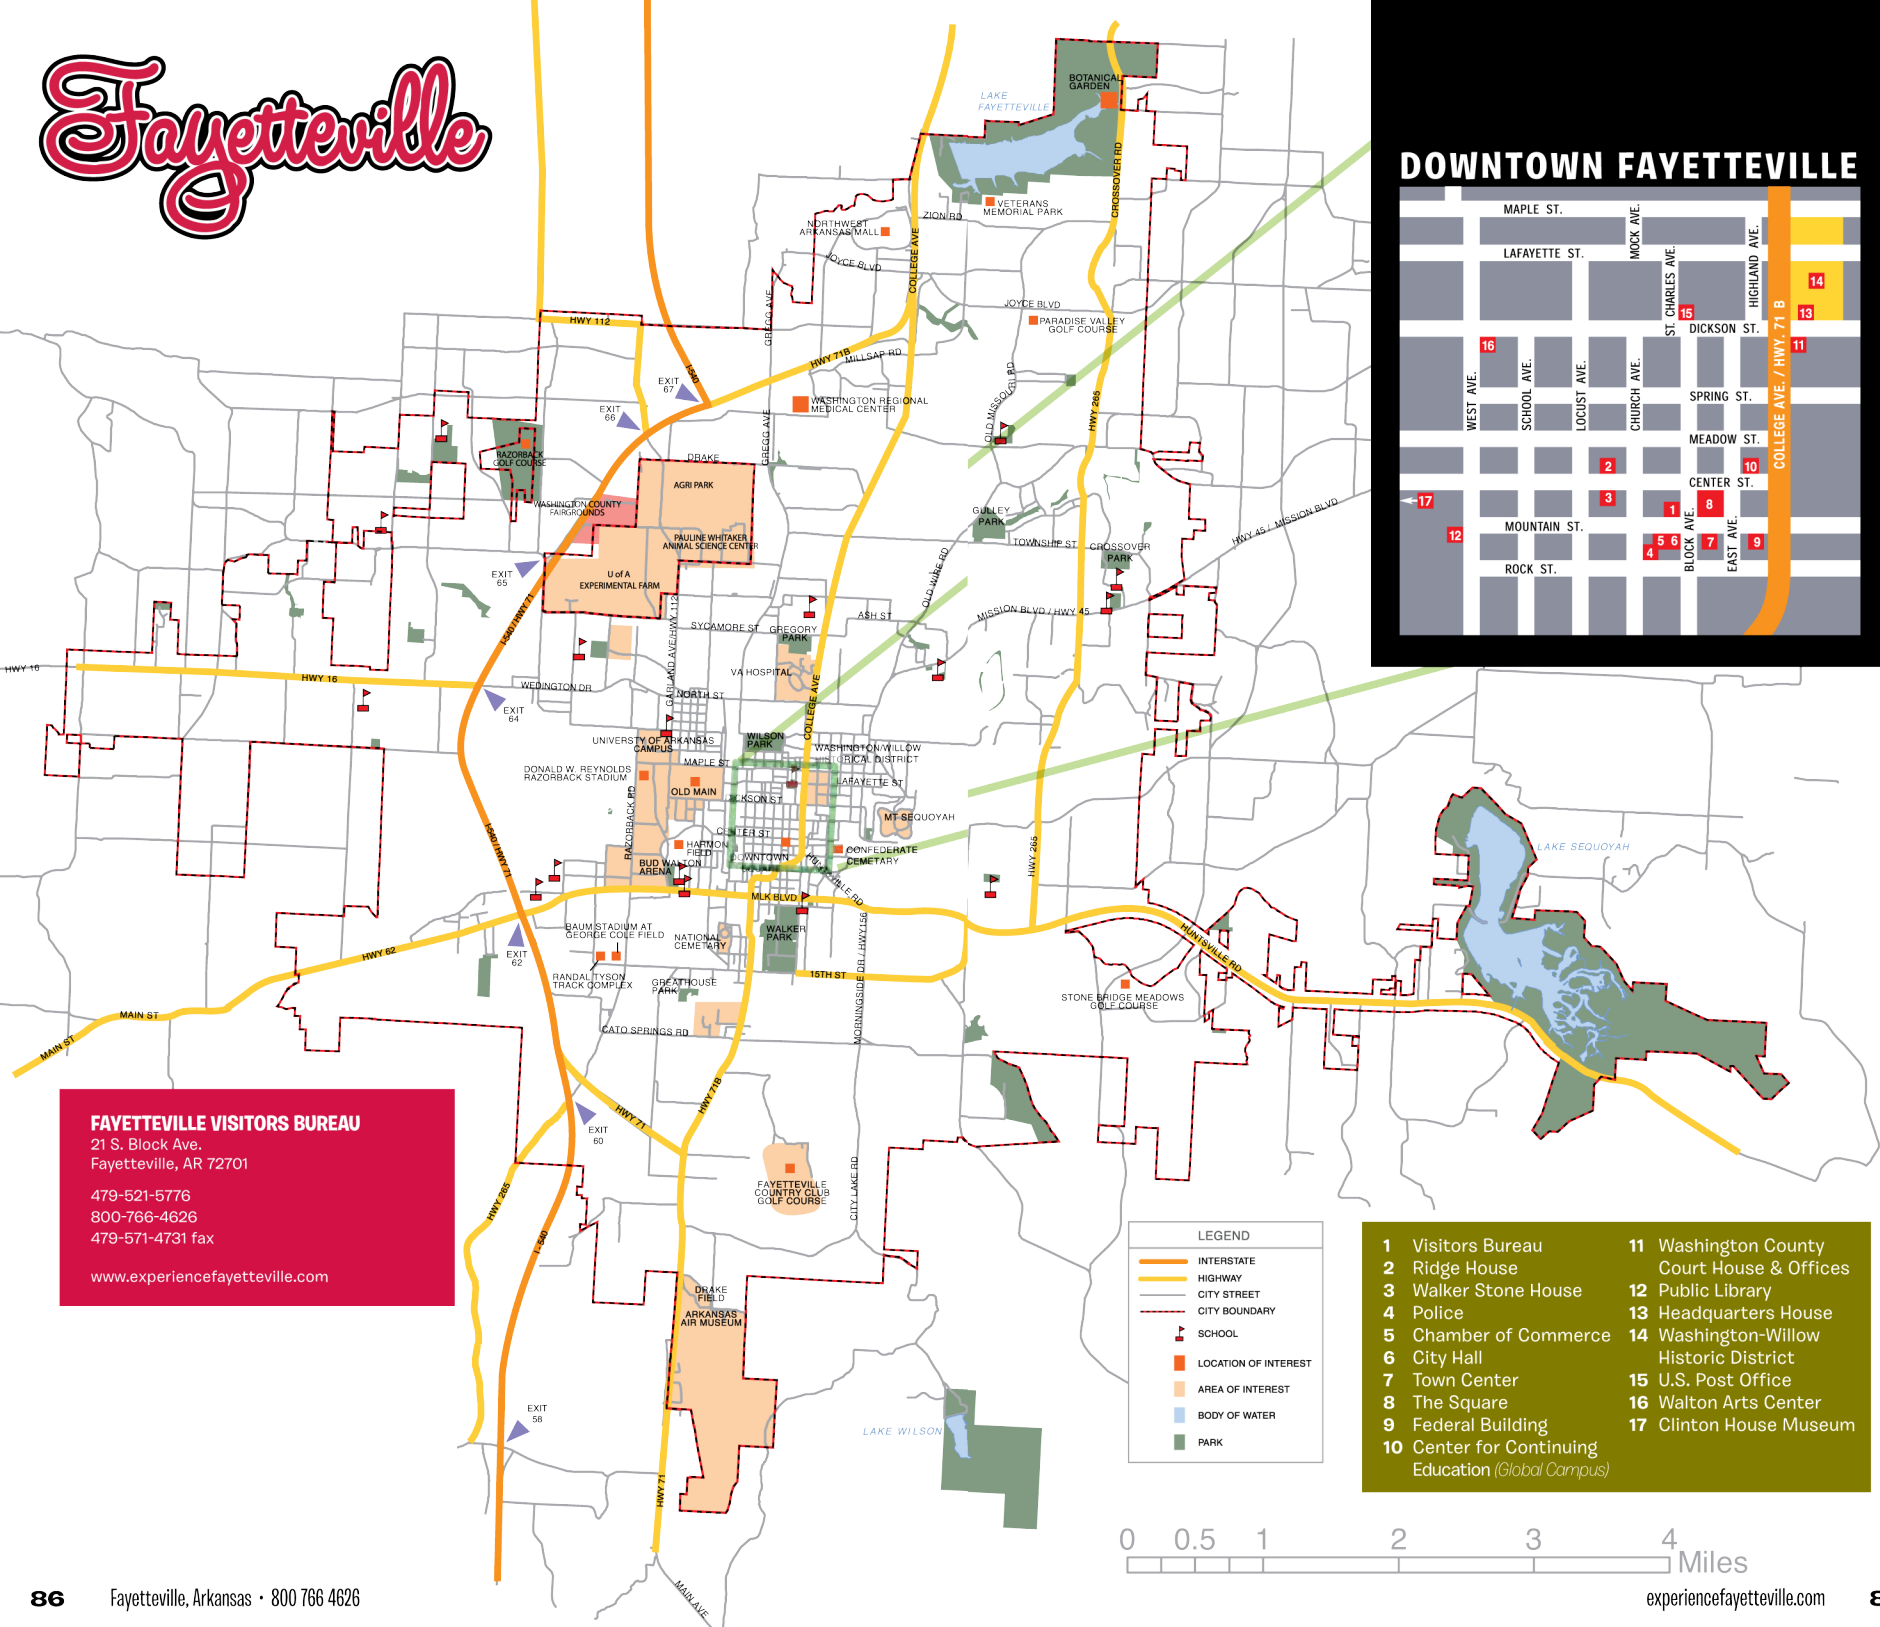

Fayetteville

DOWNTOWN FAYETTEVILLE

FAYETTEVILLE VISITORS BUREAU
 21 S. Block Ave.
 Fayetteville, AR 72701
 479-521-5776
 800-766-4626
 479-571-4731 fax
www.experiencefayetteville.com

LEGEND

- INTERSTATE
- HIGHWAY
- CITY STREET
- CITY BOUNDARY
- SCHOOL
- LOCATION OF INTEREST
- AREA OF INTEREST
- BODY OF WATER
- PARK

- | | |
|--|--|
| 1 Visitors Bureau | 11 Washington County Court House & Offices |
| 2 Ridge House | 12 Public Library |
| 3 Walker Stone House | 13 Headquarters House |
| 4 Police | 14 Washington-Willow Historic District |
| 5 Chamber of Commerce | 15 U.S. Post Office |
| 6 City Hall | 16 Walton Arts Center |
| 7 Town Center | 17 Clinton House Museum |
| 8 The Square | |
| 9 Federal Building | |
| 10 Center for Continuing Education (Global Campus) | |